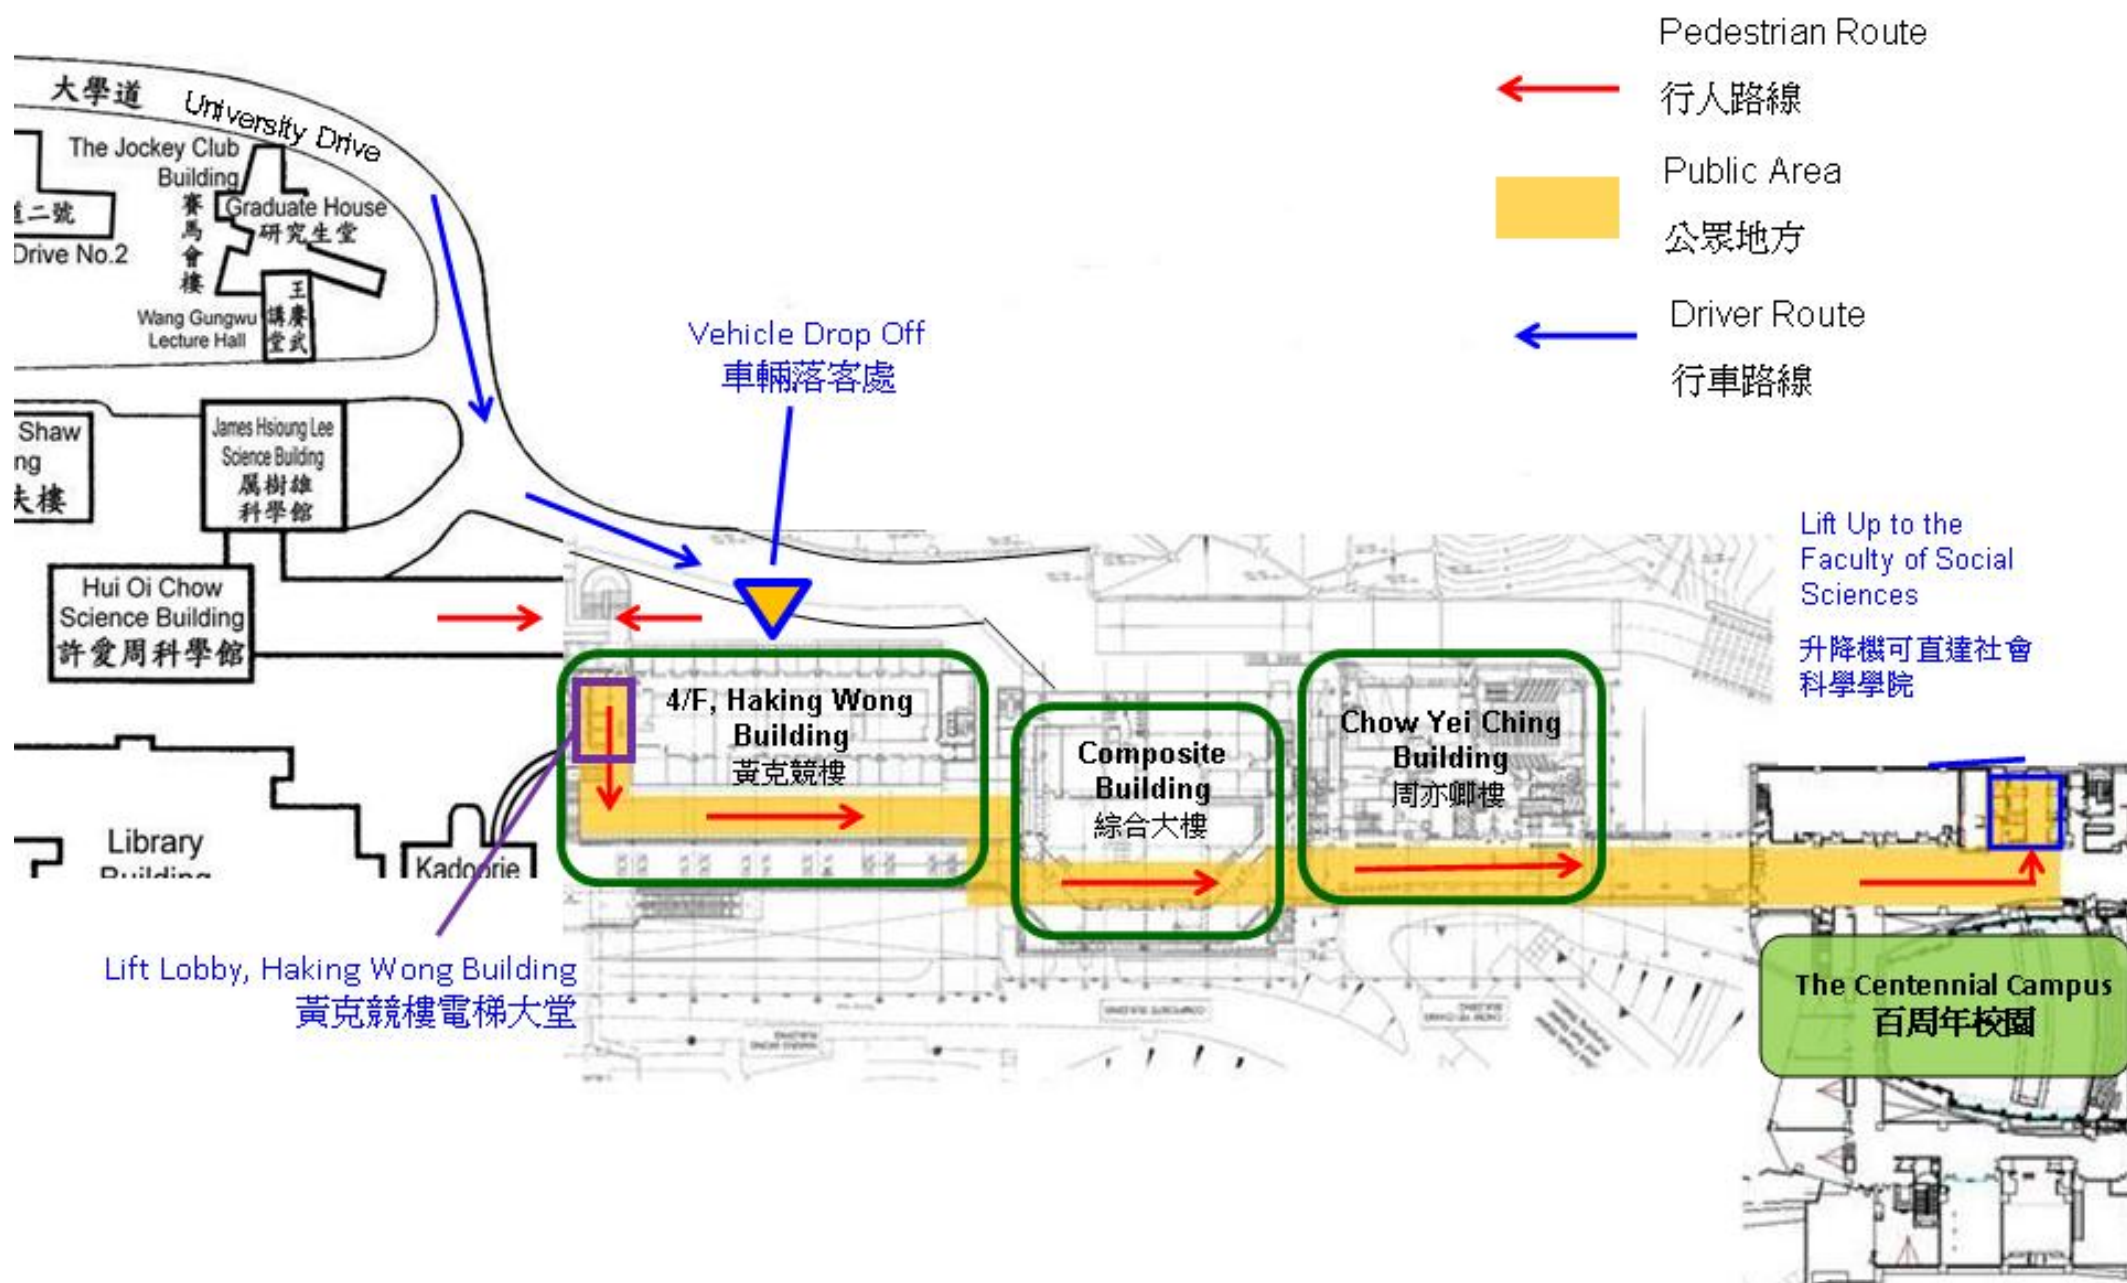

WEST GATE ENTRANCE
(NO RIGHT TURN)
西閘入口
(不能右轉)

EAST GATE EXIT
東閘出口

CASHIER'S OFFICE
繳費處

Enquiry Hotlines:

Security Control Centre 2859 2882 (24hrs)
Wilson Parking 2546 9984

ATTENTION:

Vehicles transiting through campus will not be charged for parking, provided that:

- 1) They leave the campus within a 30-minute period;
- 2) Vehicles entering at the West Gate must leave by the East Gate;
- 3) Vehicles entering at the University Drive gate must leave by the same gate.

Vehicles contravening these regulations will pay a parking charge.

注意:

時租車輛須利用同一閘口進出方可享有30分鐘免費時限：由薄扶林道西閘進入校園，必須經由般含道東閘離開；同樣地，由大學道進入校園，必須經大學道閘口離開；否則，一律不會獲得免費時限停車及須繳付泊車費。

HKUCC – Pedestrian and Driver Route to the Faculty of Social Sciences

香港大學百周年校園 - 行人及行車路線直達社會科學學院