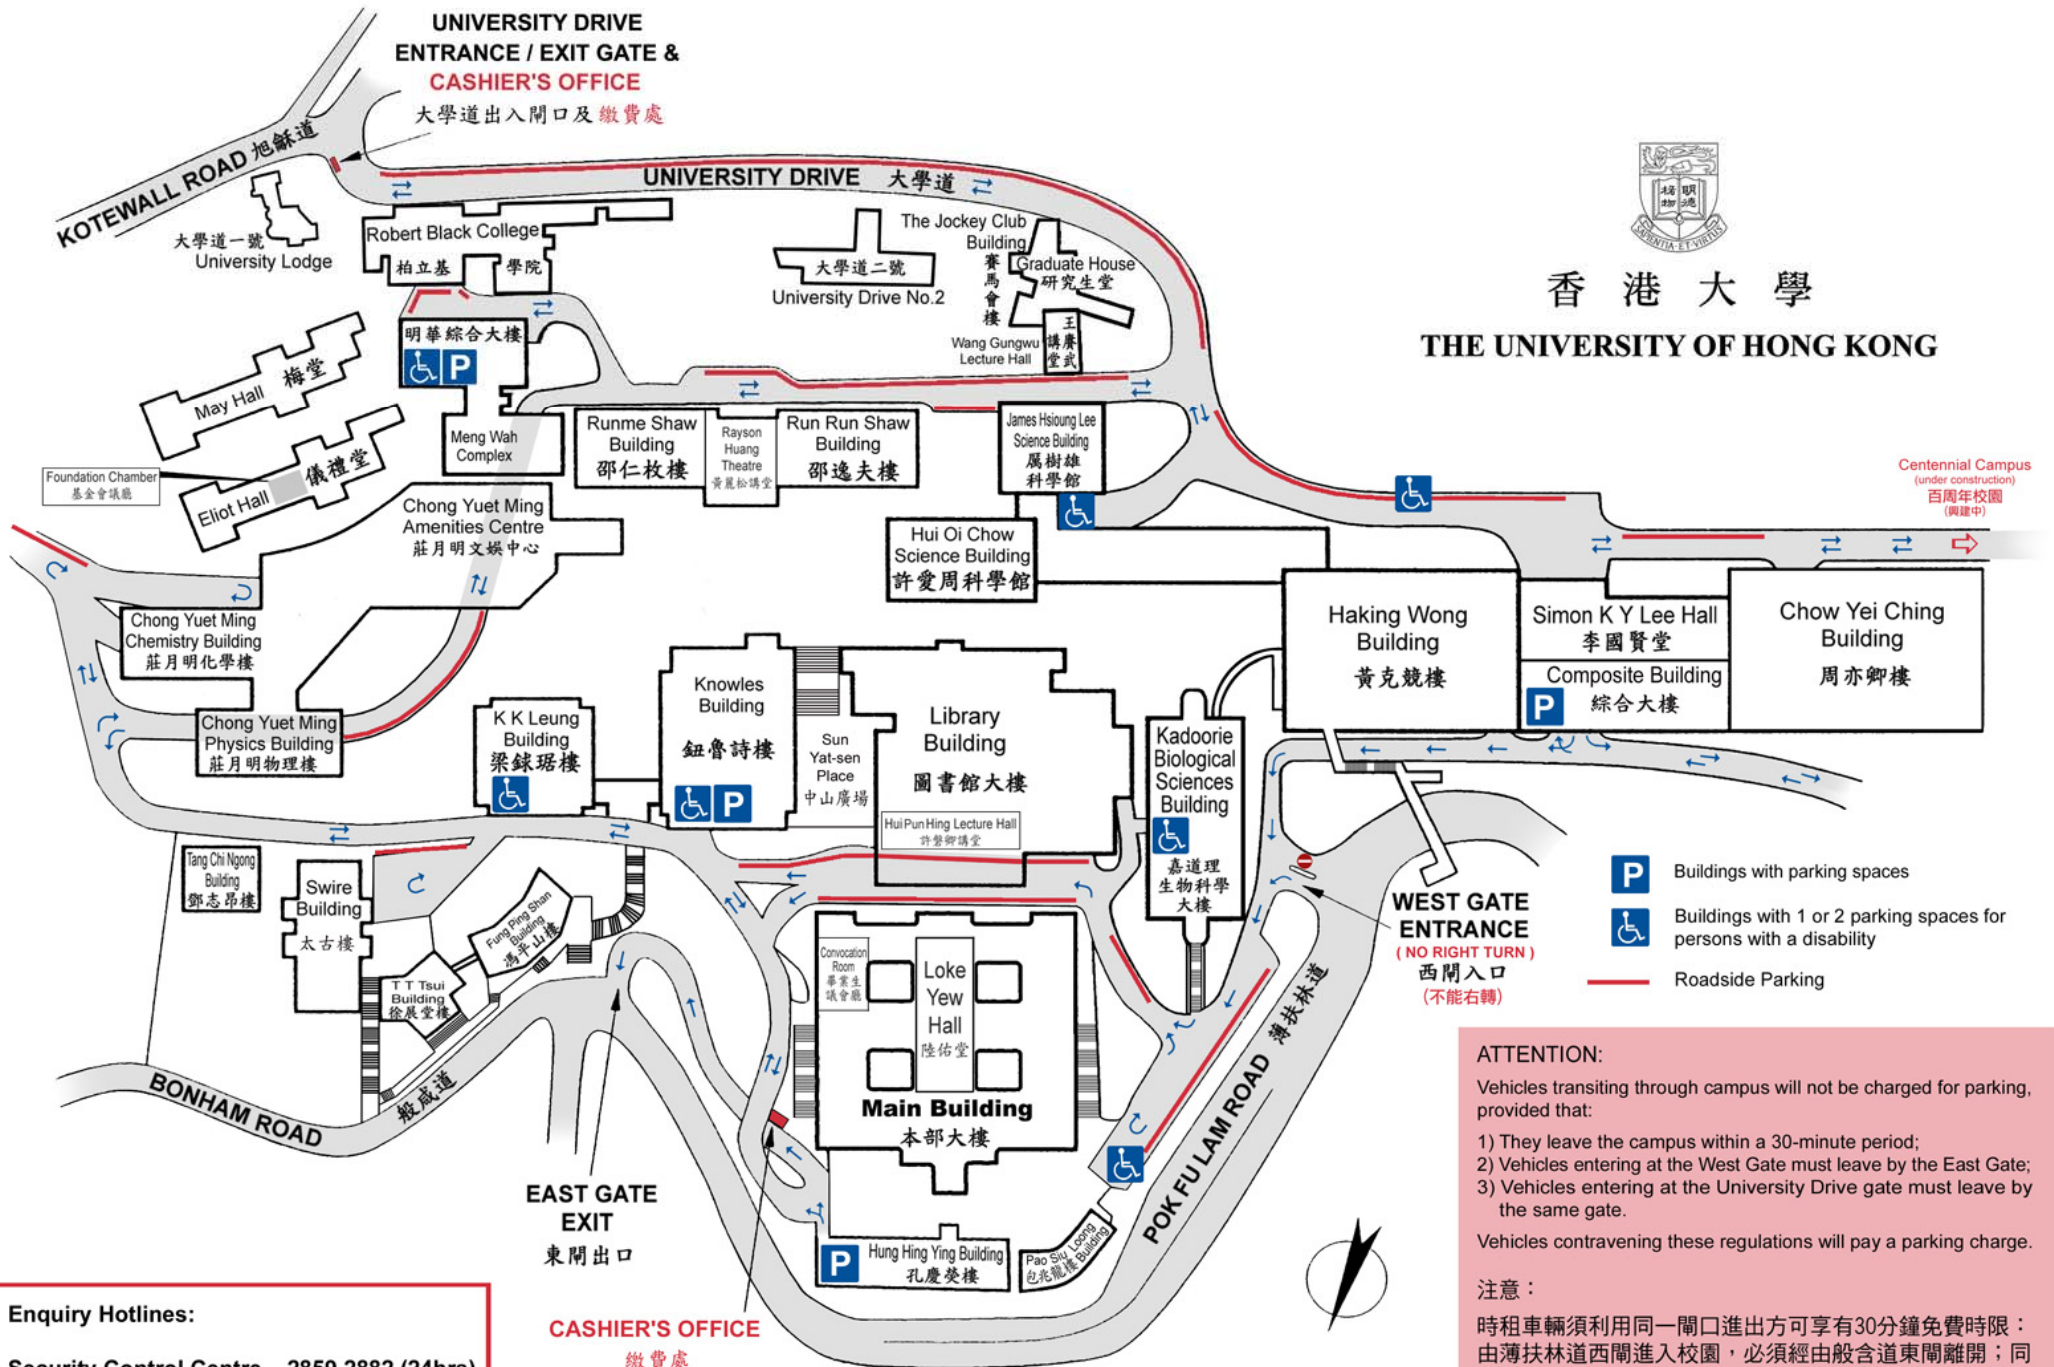

香港大學

THE UNIVERSITY OF HONG KONG

Centennial Campus
(under construction)
百周年校園
(興建中)

- Buildings with parking spaces
- Buildings with 1 or 2 parking spaces for persons with a disability
- Roadside Parking

WEST GATE ENTRANCE
(NO RIGHT TURN)
西閘入口
(不能右轉)

EAST GATE EXIT
東閘出口

CASHIER'S OFFICE
繳費處

Enquiry Hotlines:

Security Control Centre 2859 2882 (24hrs)
Wilson Parking 2546 9984

ATTENTION:

Vehicles transiting through campus will not be charged for parking, provided that:

1) They leave the campus within a 30-minute period;
2) Vehicles entering at the West Gate must leave by the East Gate;
3) Vehicles entering at the University Drive gate must leave by the same gate.

Vehicles contravening these regulations will pay a parking charge.

注意:

時租車輛須利用同一閘口進出方可享有30分鐘免費時限：由薄扶林道西閘進入校園，必須經由般含道東閘離開；同樣地，由大學道進入校園，必須經大學道閘口離開；否則，一律不會獲得免費時限停車及須繳付泊車費。