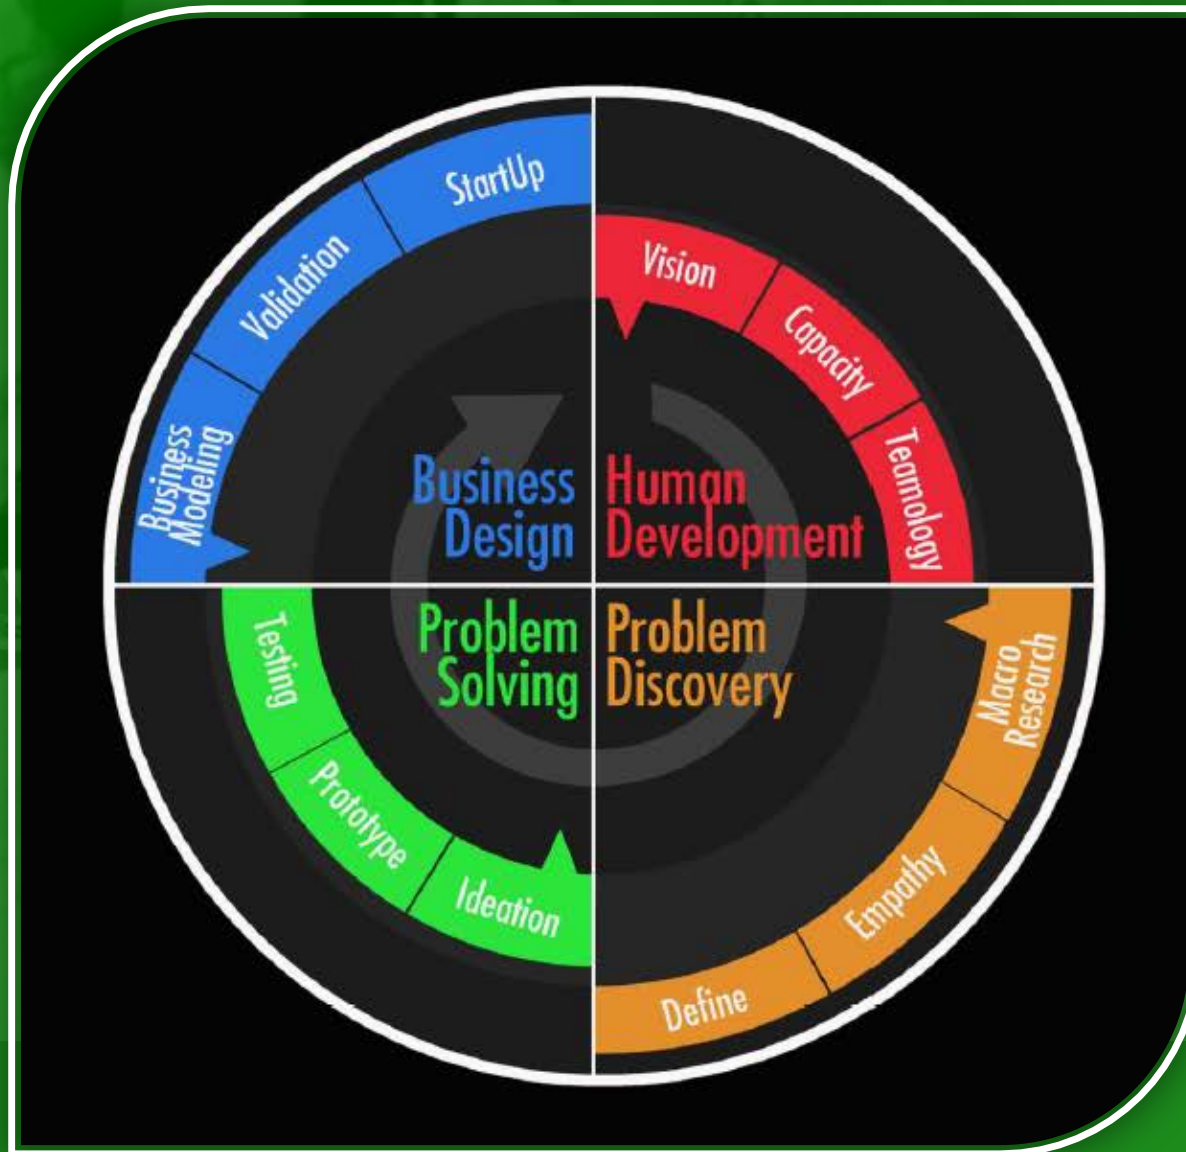

OUR SOCIAL INNOVATION PROCESS